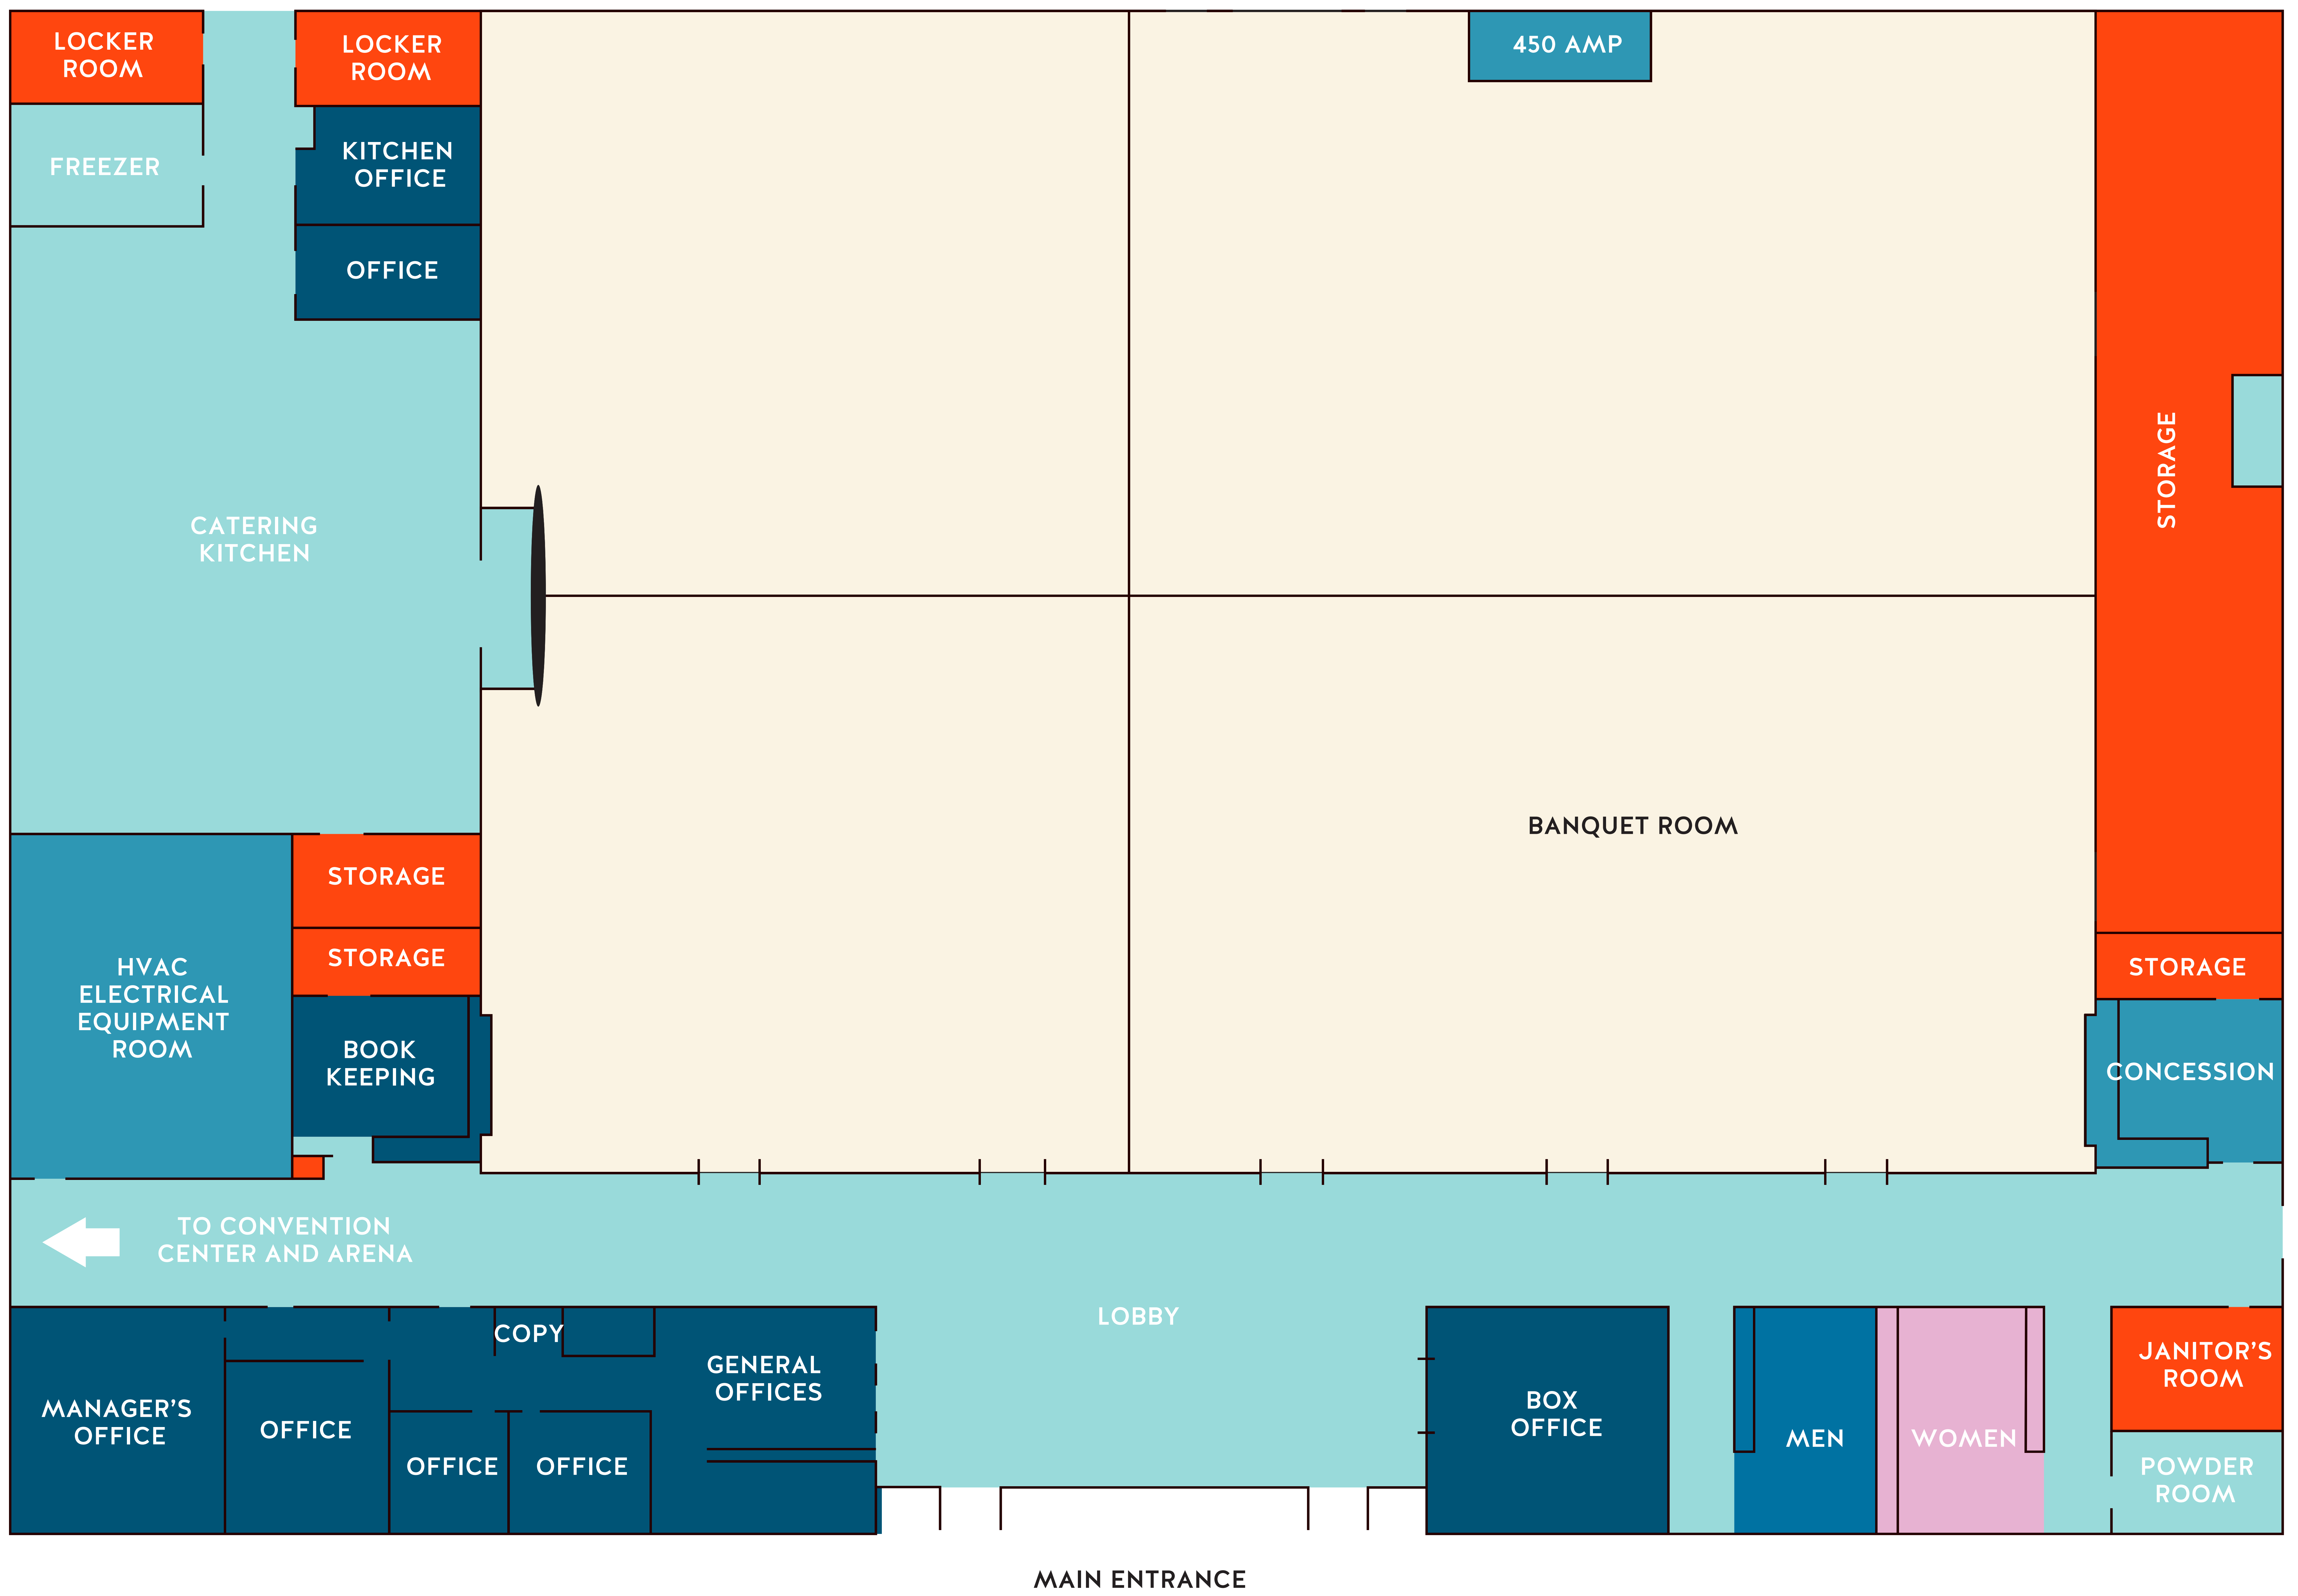

THEATRE

BALCONY

REGISTRATION

ENTRANCE

LOBBY

TO CONFERENCE HALL AND ARENA

CATERING WORKROOM

LOUISIANA

WOMEN

EAST CARROL

WEST CARROL

BAYOU

MOREHOUSE

RICHLAND

UNION

CONCESSION

MEN

MEN

OUACHITA

FORT MIRO

LINCOLN

CALDWELL

JACKSON

MADISON

TENSAS

FRANKLIN

EXIT

EXIT

EXIT

EXIT