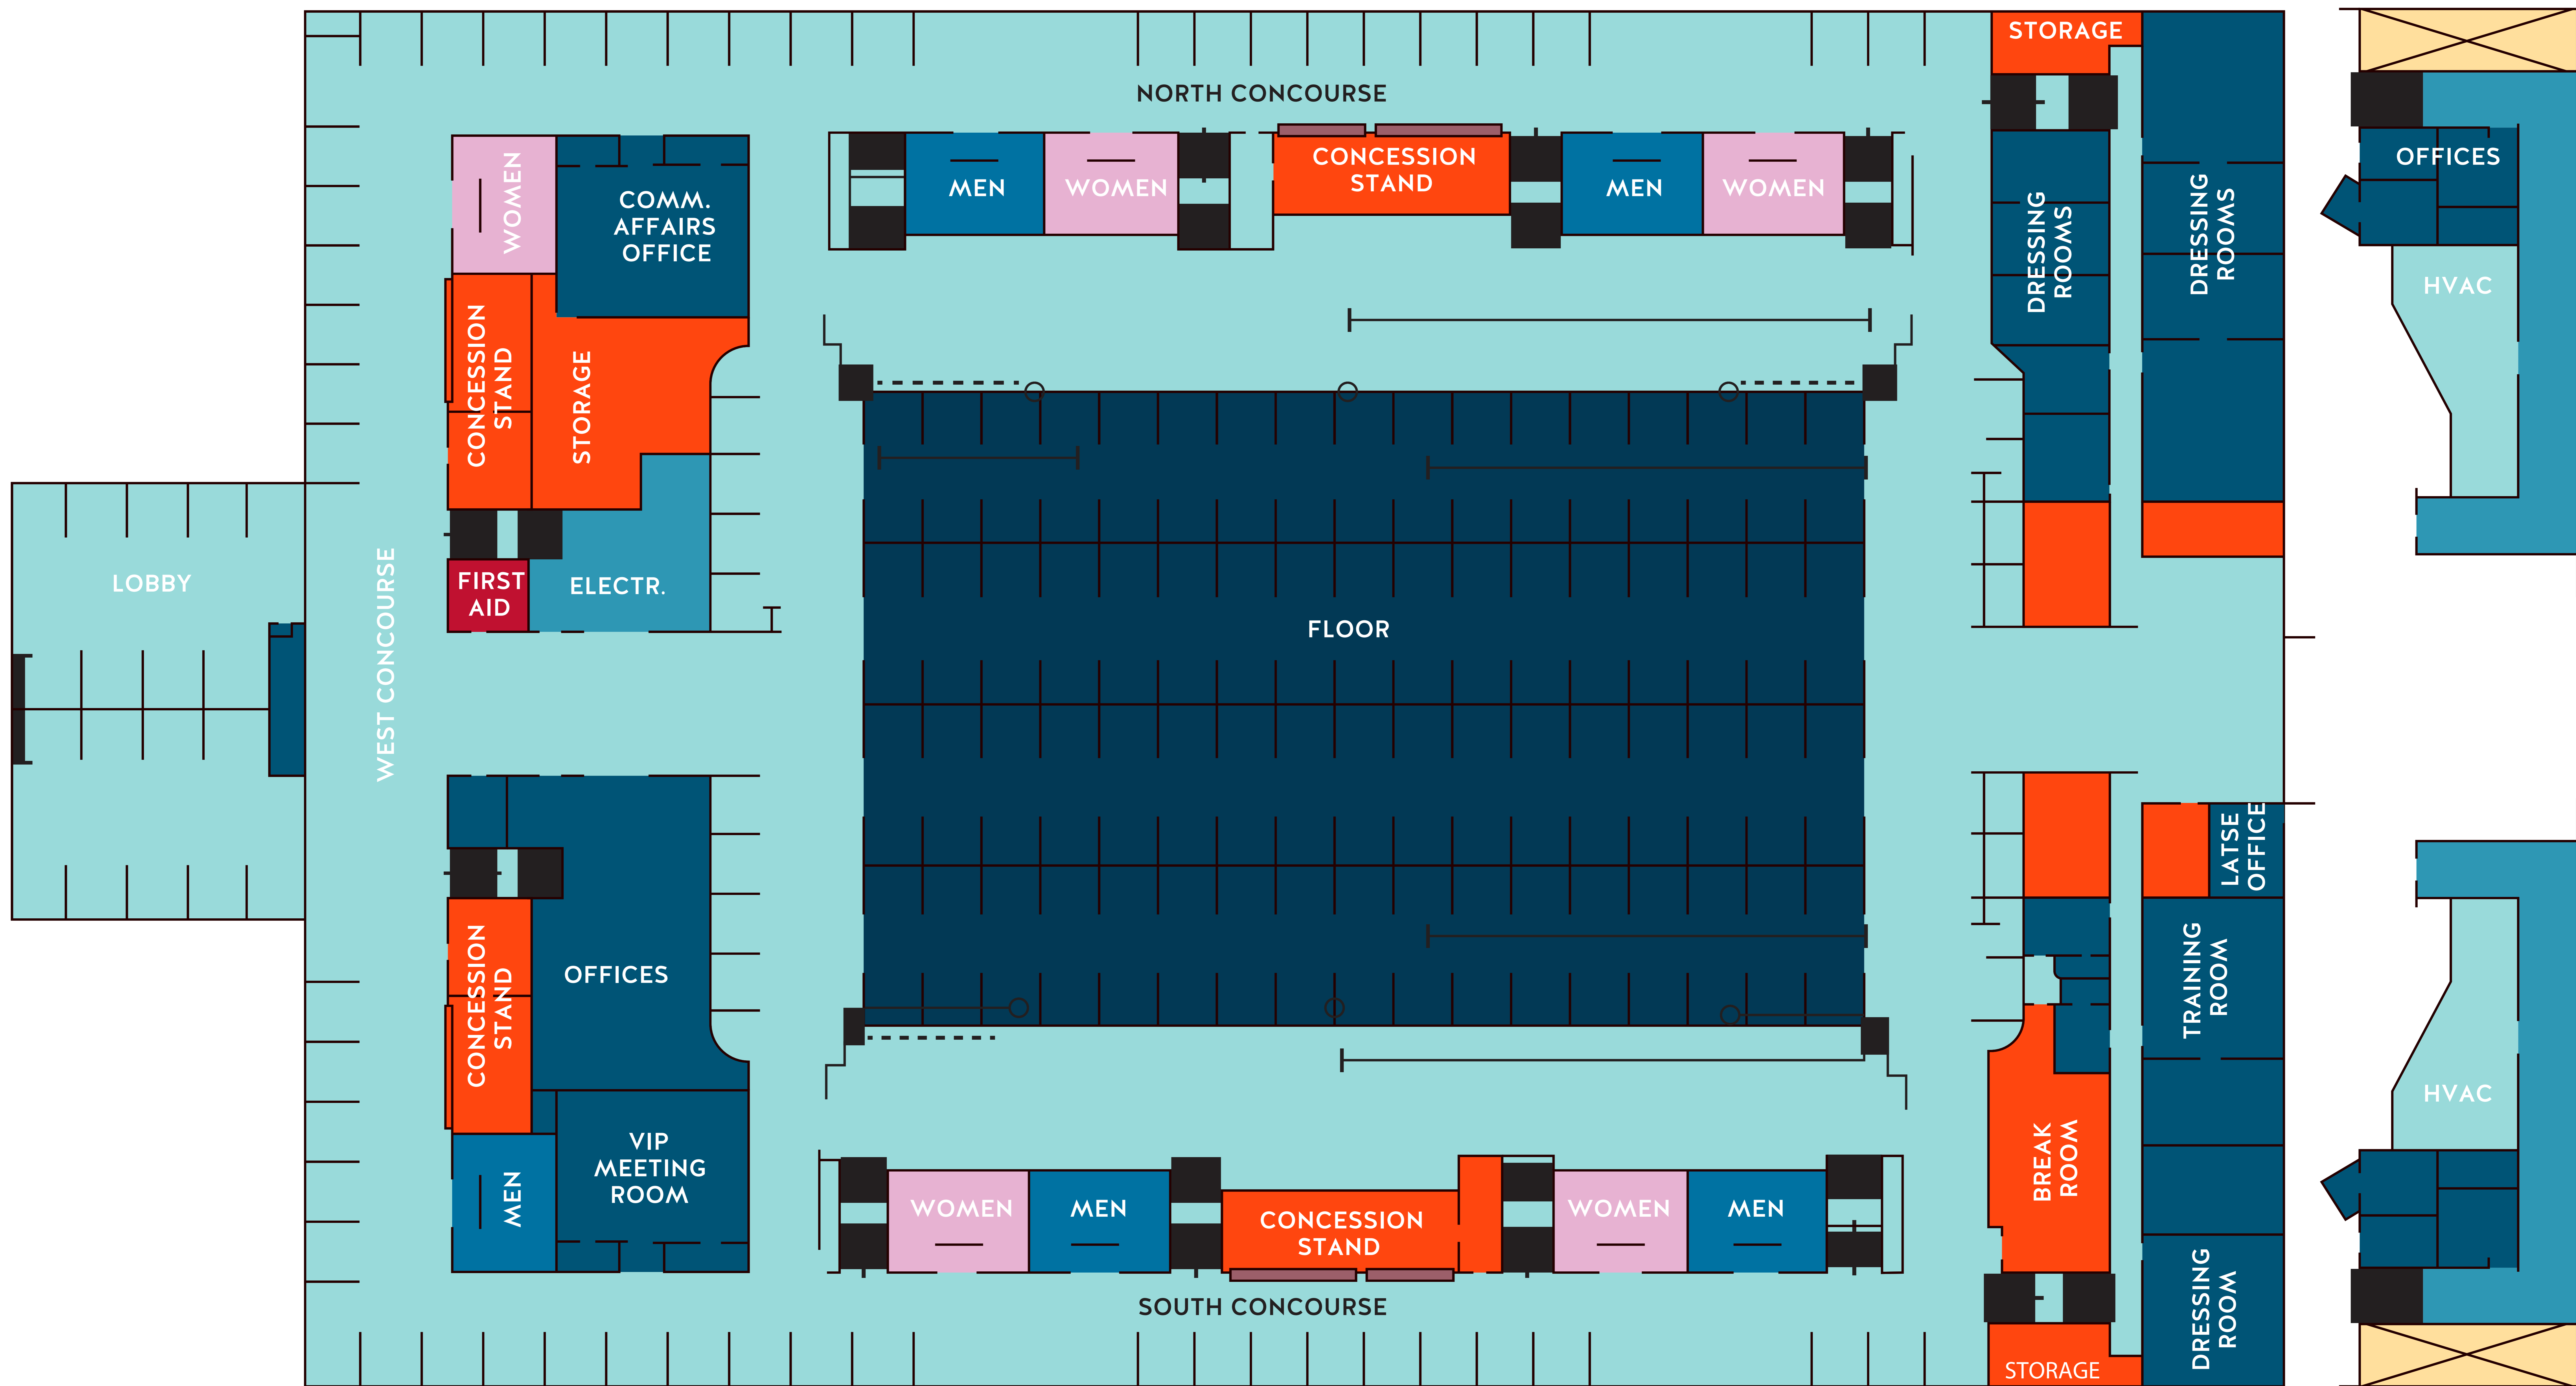

THEATRE

BALCONY

REGISTRATION

ENTRANCE

LOBBY

TO CONFERENCE HALL AND ARENA

CATERING WORKROOM

LOUISIANA

WOMEN

EAST CARROL

WEST CARROL

BAYOU

MOREHOUSE

RICHLAND

UNION

CONCESSION

TENSAS

FRANKLIN

EXIT

EXIT

EXIT

EXIT