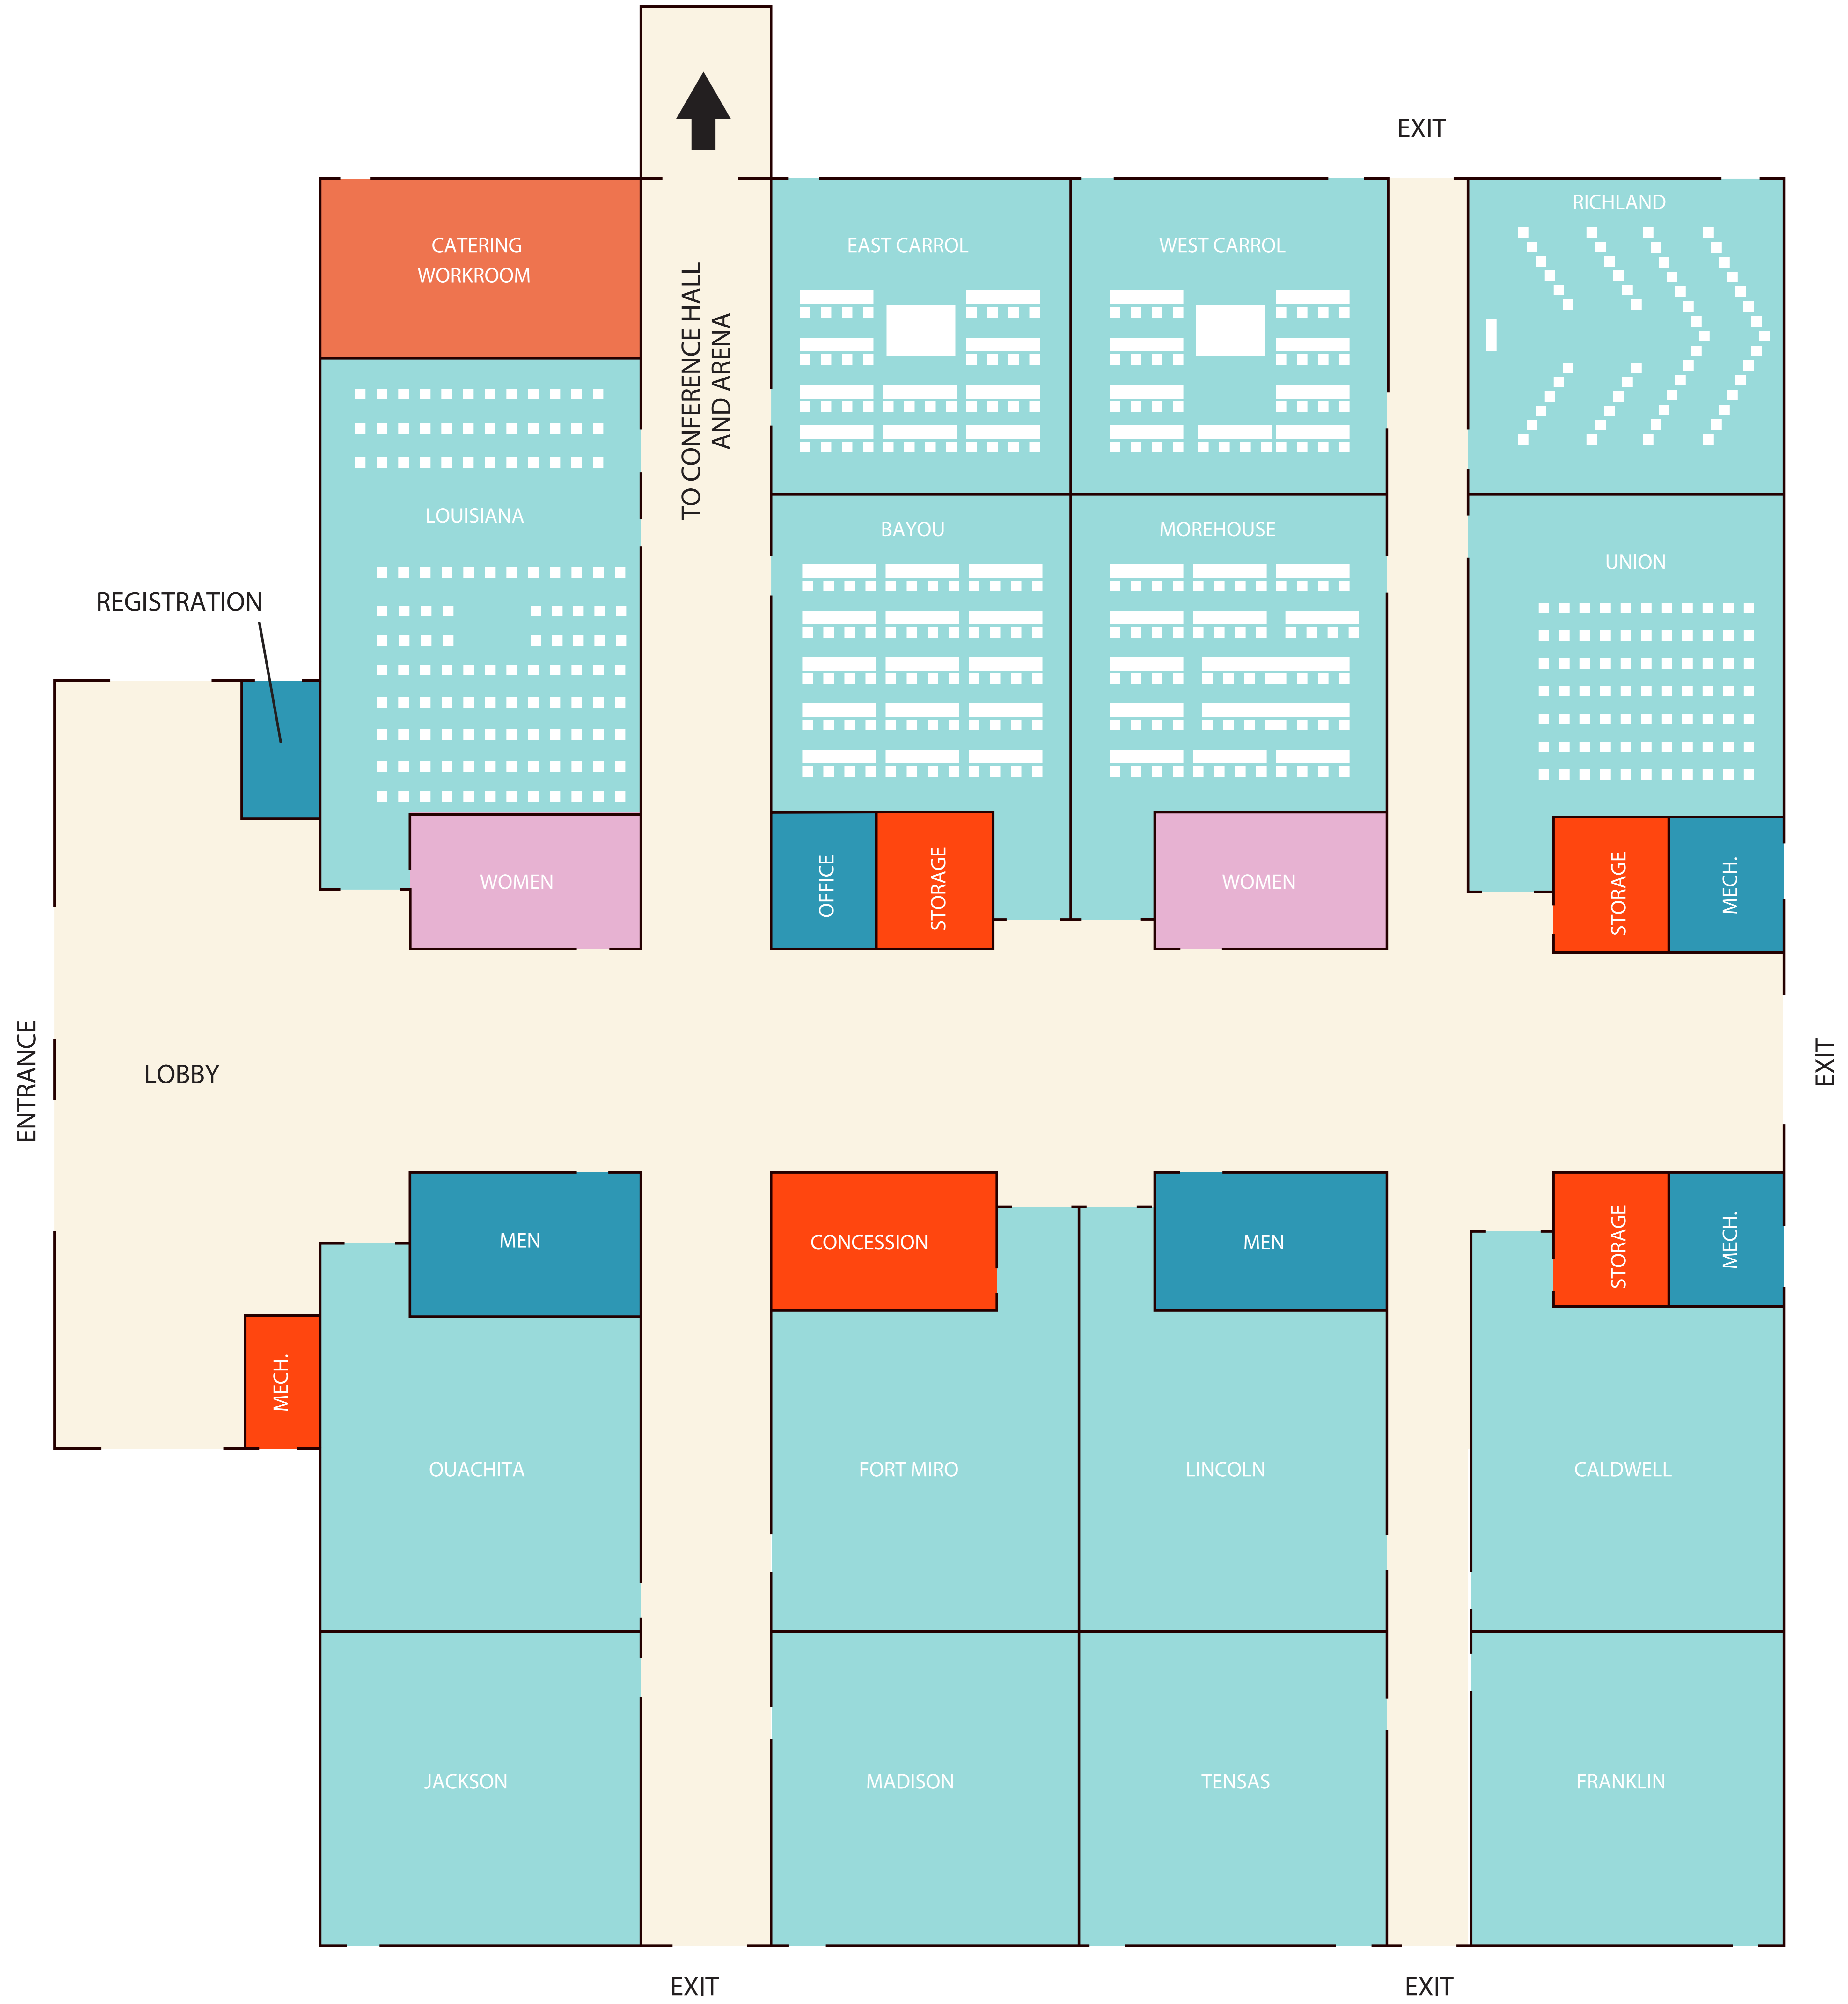

THEATRE

BALCONY

REGISTRATION

ENTRANCE

LOBBY

TO CONFERENCE HALL AND ARENA

CATERING WORKROOM

LOUISIANA

WOMEN

EAST CARROL

WEST CARROL

BAYOU

MOREHOUSE

RICHLAND

UNION

CONCESSION

TENSAS

FRANKLIN

EXIT

EXIT

EXIT

EXIT